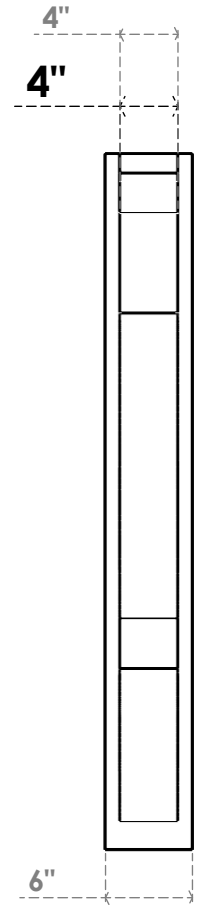

**ITEM NUMBER: OUTUROC040X060X48000X48000X040X020X040BOA24RCPR**

4"W TOP X 6"W BACK X 48"D X 48"H X 4"T TOP X 2"T BACK TIMBERTHANE ROUGH CEDAR BALBOA FAUX WOOD OPEN OUTLOOKER, SLAT TOP AND BLOCK BACK, 4"W CLOSED BRACE, PRIMED TAN

EKENA MILLWORK  
2300 WEST MAIN ST.  
CLARKSVILLE, TX 75426  
TOLL FREE: 866-607-0453  
WWW.EKENAMILLWORK.COM

**NOTES**

1. INSTALLATION TO BE COMPLETED IN ACCORDANCE WITH MANUFACTURER'S SPECIFICATIONS.
2. DRAWING MAY NOT BE TO SCALE
3. THIS DRAWING IS INTENDED FOR DESIGN AND PLANNING PURPOSES ONLY.
4. ALL INFORMATION CONTAINED HEREIN WAS CURRENT AT THE TIME OF DEVELOPMENT BUT MUST BE REVIEWED AND APPROVED BY THE PRODUCT MANUFACTURER TO BE CONSIDERED ACCURATE.
5. TIMBERTHANE ARCHITECTURAL PRODUCTS ARE MADE FROM HIGH DENSITY URETHANE AND COME FACTORY PRIMED