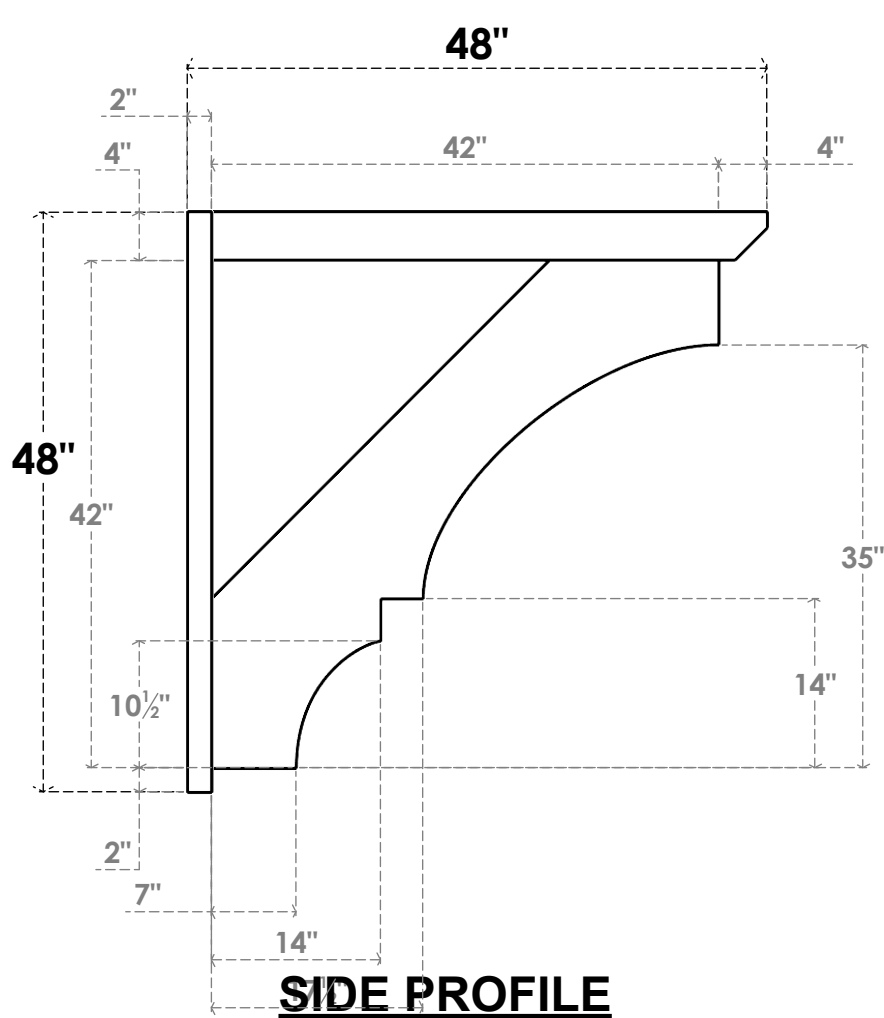

**ITEM NUMBER: OUTUROC040X060X48000X48000X040X020X040BOA24RCPR**

4"W TOP X 6"W BACK X 48"D X 48"H X 4"T TOP X 2"T BACK TIMBERTHANE ROUGH CEDAR BALBOA FAUX WOOD OPEN OUTLOOKER, SLAT TOP AND BLOCK BACK, 4"W CLOSED BRACE, PRIMED TAN