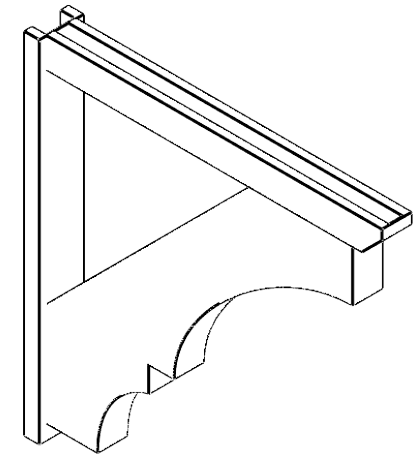

**ITEM NUMBER: OUTUROC040X060X48000X48000X040X020X040BOA24RCPR**

4"W TOP X 6"W BACK X 48"D X 48"H X 4"T TOP X 2"T BACK TIMBERTHANE ROUGH CEDAR BALBOA FAUX WOOD OPEN OUTLOOKER, SLAT TOP AND BLOCK BACK, 4"W CLOSED BRACE, PRIMED TAN

EKENA MILLWORK  
2300 WEST MAIN ST.  
CLARKSVILLE, TX 75426  
TOLL FREE: 866-607-0453  
WWW.EKENAMILLWORK.COM

**NOTES**

1. INSTALLATION TO BE COMPLETED IN ACCORDANCE WITH MANUFACTURER'S SPECIFICATIONS.
2. DRAWING MAY NOT BE TO SCALE
3. THIS DRAWING IS INTENDED FOR DESIGN AND PLANNING PURPOSES ONLY.
4. ALL INFORMATION CONTAINED HEREIN WAS CURRENT AT THE TIME OF DEVELOPMENT BUT MUST BE REVIEWED AND APPROVED BY THE PRODUCT MANUFACTURER TO BE CONSIDERED ACCURATE.
5. TIMBERTHANE ARCHITECTURAL PRODUCTS ARE MADE FROM HIGH DENSITY URETHANE AND COME FACTORY PRIMED